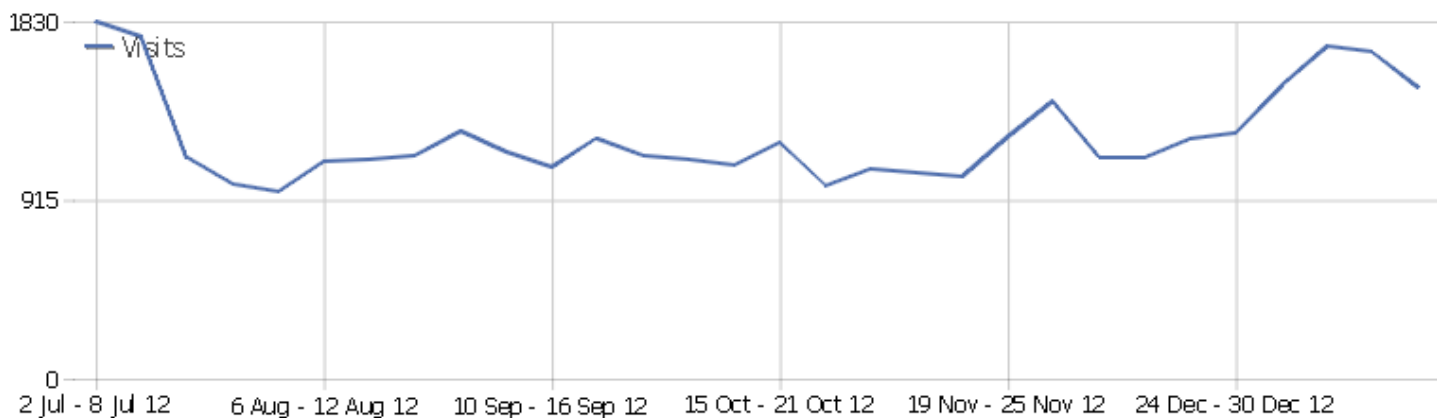

# Visits Summary

Name	Value
Unique visitors	1456
Visits	1493
Actions	2731
Maximum actions in one visit	55
Bounce Rate	63%
Actions per Visit	1.8
Avg. Visit Duration (in seconds)	00:01:01

## Pages per Visit

Pages per visit	Visits
1 page	946
2 pages	305
3 pages	123
4 pages	42
5 pages	25
6-7 pages	23
8-10 pages	15
11-14 pages	9
15-20 pages	4
21+ pages	1

# Screen Resolution

Resolution	Visits	Actions	Actions per Visit	Avg. Time on Website	Bounce Rate	Conversion Rate
1366x768	266	548	2.06	00:01:32	60.9%	0%
1024x768	194	342	1.76	00:00:45	63.4%	0%
1280x800	144	253	1.76	00:00:55	63.19%	0%
1280x1024	127	231	1.82	00:00:54	61.42%	0%
1920x1080	100	179	1.79	00:00:58	68%	0%
1440x900	79	146	1.85	00:01:02	58.23%	0%
1600x900	60	121	2.02	00:01:48	51.67%	0%
800x600	52	96	1.85	00:01:50	50%	0%
1680x1050	52	99	1.9	00:00:30	63.46%	0%
1920x1200	27	40	1.48	00:00:19	55.56%	0%
1152x864	24	63	2.63	00:01:27	37.5%	0%
1024x600	23	47	2.04	00:01:21	52.17%	0%
1280x768	16	30	1.88	00:00:26	62.5%	0%
768x1024	14	14	1	00:00:00	100%	0%
1280x720	14	23	1.64	00:00:22	42.86%	0%
1360x768	14	18	1.29	00:00:09	71.43%	0%
480x800	12	27	2.25	00:01:03	75%	0%
640x960	12	13	1.08	00:00:01	91.67%	0%
320x480	10	14	1.4	00:00:07	80%	0%
360x480	9	10	1.11	00:00:02	88.89%	0%
806x1010	9	12	1.33	00:00:07	77.78%	0%
360x640	8	9	1.13	00:00:06	87.5%	0%
1280x960	8	14	1.75	00:00:20	50%	0%
Others	218	380	1.74	00:00:54	72.48%	0%