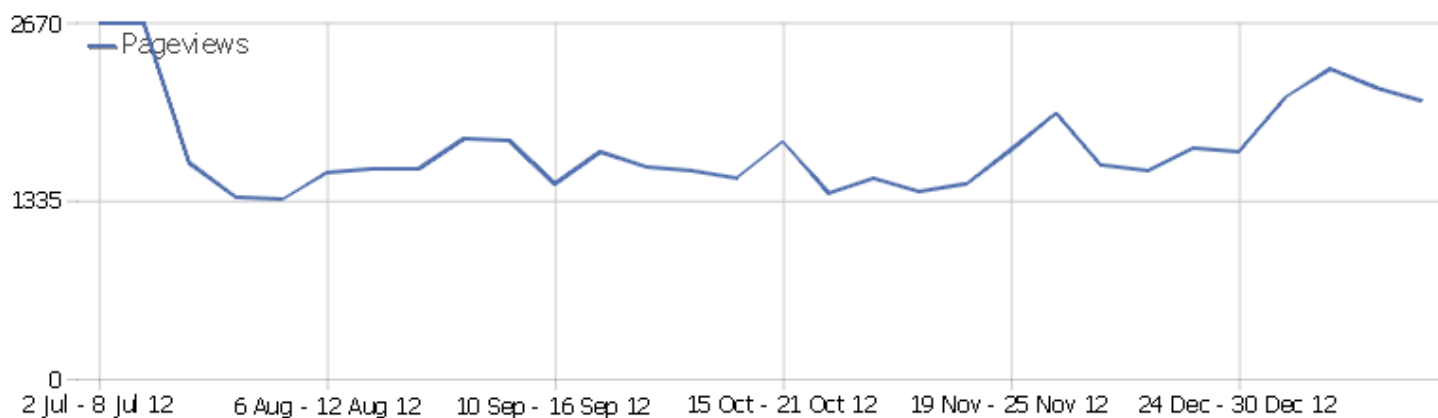

Actions - Main metrics

Name	Value
Pageviews	2086
Unique Pageviews	1582
Downloads	1
Unique Downloads	1
Outlinks	644
Unique Outlinks	601
Searches	0
Unique Keywords	0