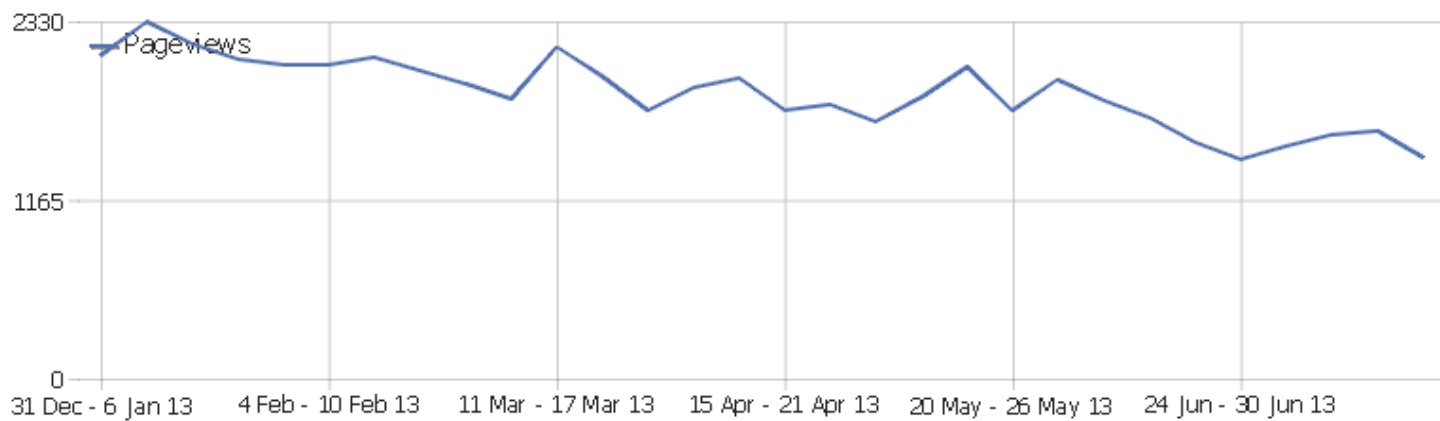

Actions - Main metrics

Name	Value
Pageviews	1441
Unique Pageviews	1106
Downloads	0
Unique Downloads	0
Outlinks	404
Unique Outlinks	379
Searches	0
Unique Keywords	0
Avg. generation time	0.77s