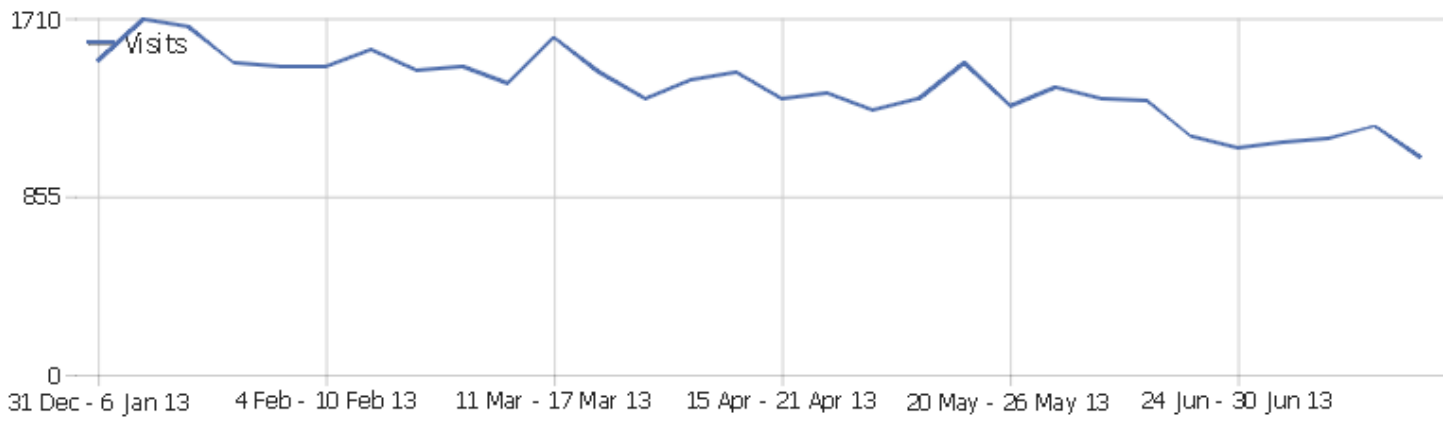

Website PDFReaders

Date range: Week 22 July - 28 July 2013

PDFReaders.org web analytics report for pdfreaders@lists.fsfe.org

Visits Summary

Name	Value
Unique visitors	1002
Visits	1041
Actions	1845
Maximum actions in one visit	30
Bounce Rate	65%
Actions per Visit	1.8
Avg. Visit Duration (in seconds)	00:00:54

Referrer Type

Referrer Type	Visits	Actions	Actions per Visit	Avg. Time on Website	Bounce Rate	Revenue
Websites	555	911	1.64	00:00:46	68.47%	0 €
Direct Entry	261	457	1.75	00:00:49	67.43%	0 €
Search Engines	225	477	2.12	00:01:22	54.67%	0 €

Length of Visits

Visit duration	Visits
0-10s	716
11-30s	101
31-60s	76
1-2 min	57
2-4 min	40
4-7 min	17
7-10 min	10
10-15 min	8
15-30 min	17
30+ min	1

Pages per Visit

Pages per visit	Visits
1 page	679
2 pages	196
3 pages	74
4 pages	33
5 pages	22
6-7 pages	20
8-10 pages	11
11-14 pages	5
15-20 pages	0
21+ pages	1

Screen Resolution

Resolution	Visits	Actions	Actions per Visit	Avg. Time on Website	Bounce Rate	Conversion Rate
1366x768	220	347	1.58	00:00:50	68.64%	0%
1280x800	104	197	1.89	00:00:53	59.62%	0%
1024x768	99	186	1.88	00:01:22	58.59%	0%
1280x1024	68	124	1.82	00:00:43	61.76%	0%
1920x1080	62	132	2.13	00:01:11	62.9%	0%
1440x900	56	109	1.95	00:00:54	51.79%	0%
1600x900	41	68	1.66	00:00:28	65.85%	0%
1680x1050	34	72	2.12	00:00:31	61.76%	0%
480x800	21	37	1.76	00:01:02	57.14%	0%
720x1280	21	23	1.1	00:00:01	95.24%	0%
800x600	19	35	1.84	00:02:05	47.37%	0%
1024x600	18	37	2.06	00:01:34	50%	0%
768x1024	16	17	1.06	00:00:01	93.75%	0%
1152x864	14	37	2.64	00:00:45	57.14%	0%
1280x720	13	24	1.85	00:01:04	61.54%	0%
640x1136	11	12	1.09	00:00:01	90.91%	0%
1360x768	10	22	2.2	00:00:26	60%	0%
1536x864	10	33	3.3	00:01:20	50%	0%
1536x2048	10	13	1.3	00:00:05	90%	0%
1920x1200	10	17	1.7	00:00:09	60%	0%
1280x768	9	12	1.33	00:00:33	66.67%	0%
1093x614	8	17	2.13	00:04:01	50%	0%
640x960	7	8	1.14	00:00:02	85.71%	0%
Others	158	264	1.67	00:00:57	72.78%	0%